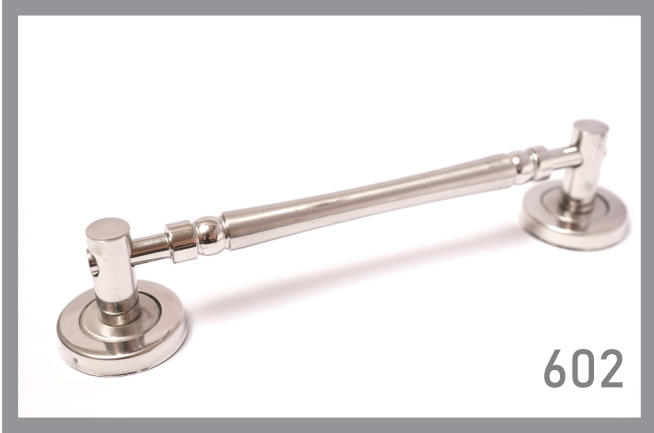

"Quality has no substitute"

MANUFACTURER OF ALL TYPE MAIN DOOR HANDLES...

Contact

M : +91 99090 63507 | E : info@jndmetal.com

www.jndmetal.com

SIZE **6" to 12"**

SIZE **6" to 12"**

609

610

611

612

613

614

615

616

SIZE 6" to 12"